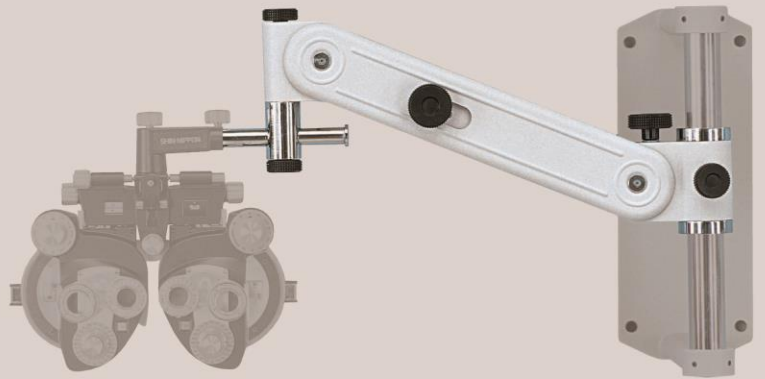

ACCESSORIES FOR OPHTHALMIC INSTRUMENTS

phoropter
arm wall
support

- 63B-H** in honey grey colour
- 63B-L** in light grey colour
- 63B-M** in polished metallated grey colour

phoropter arm

with adjustable pneumatic
counterbalancing mechanism
for all phoropters

- 63-H** in honey grey colour
- 63-L** in light grey colour
- 63-M** in polished metallated grey colour

chart projector
wall support

- 86-H** in honey grey colour
- 86-L** in light grey colour

chart projector
support

complete with height adjustable stand

63A

ACCESSORIES FOR OPHTHALMIC INSTRUMENTS

chart projector screen

complete with height adjustable stand

79B

chin rest

77-H  in honey grey colour

77-L  in light grey colour

slit lamp cable holding rod

flexible and chrome-plated

78

chart projector wall screen

79A

F.I.S.O.
Fabbrica Italiana Strumenti Oftalmici