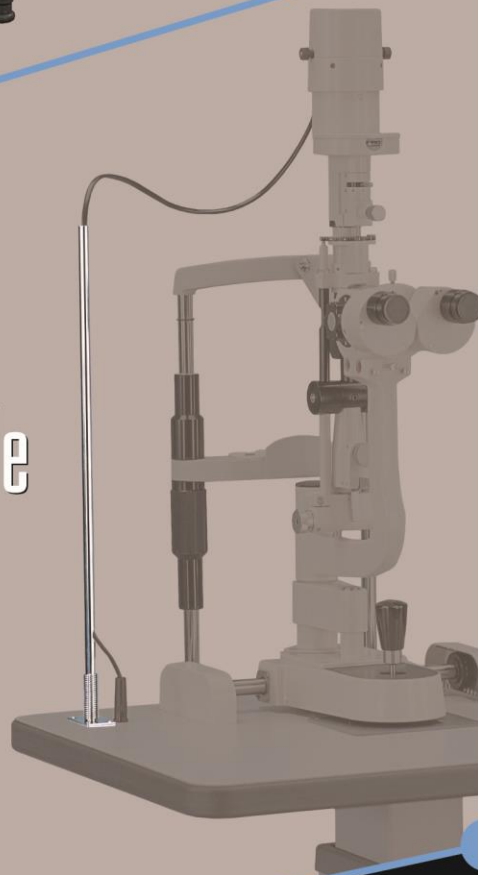

ACCESSORIES FOR OPHTHALMIC INSTRUMENTS

phoropter
arm wall
support

- 63B-H** in honey grey colour
- 63B-L** in light grey colour
- 63B-M** in polished metallated grey colour

phoropter arm

with adjustable pneumatic
counterbalancing mechanism
for all phoropters

- 63-H** in honey grey colour
- 63-L** in light grey colour
- 63-M** in polished metallated grey colour

chart projector
wall support

- 86-H** in honey grey colour
- 86-L** in light grey colour

chart projector
support

complete with height adjustable stand

63A

ACCESSORIES FOR OPHTHALMIC INSTRUMENTS

chart projector screen

complete with height adjustable stand

79B

chin rest

77-H  in honey grey colour

77-L  in light grey colour

slit lamp cable holding rod

flexible and chrome-plated

78

chart projector wall screen

79A

F.I.S.O.
Fabbrica Italiana Strumenti Oftalmici