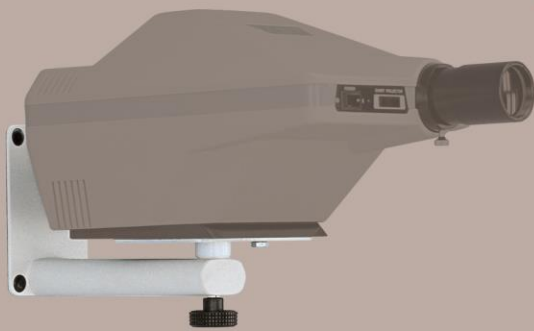

ACCESSORIES FOR OPHTHALMIC INSTRUMENTS

phoropter
arm wall
support

- 63B-H** in honey grey colour
- 63B-L** in light grey colour
- 63B-M** in polished metallated grey colour

phoropter arm

with adjustable pneumatic
counterbalancing mechanism
for all phoropters

- 63-H** in honey grey colour
- 63-L** in light grey colour
- 63-M** in polished metallated grey colour

chart projector
wall support

- 86-H** in honey grey colour
- 86-L** in light grey colour

chart projector
support

complete with height adjustable stand

63A

ACCESSORIES FOR OPHTHALMIC INSTRUMENTS

chart projector screen

complete with height adjustable stand

79B

chin rest

77-H  in honey grey colour

77-L  in light grey colour

slit lamp cable holding rod

flexible and chrome-plated

78

chart projector wall screen

79A

F.I.S.O.
Fabbrica Italiana Strumenti Oftalmici