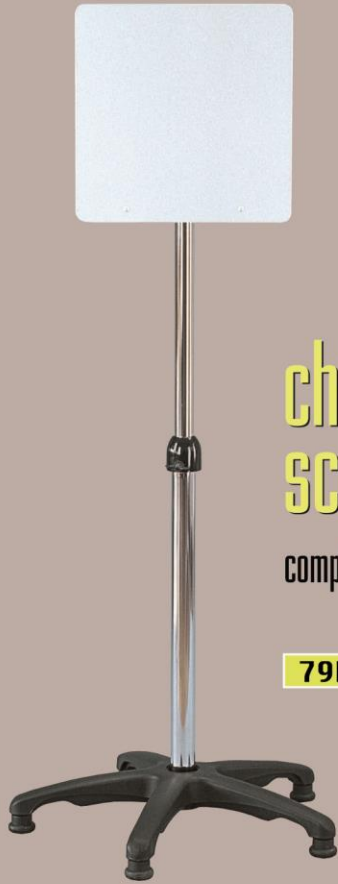

ACCESSORIES FOR OPHTHALMIC INSTRUMENTS

phoropter
arm wall
support

- 63B-H** in honey grey colour
- 63B-L** in light grey colour
- 63B-M** in polished metallated grey colour

phoropter arm

with adjustable pneumatic
counterbalancing mechanism
for all phoropters

- 63-H** in honey grey colour
- 63-L** in light grey colour
- 63-M** in polished metallated grey colour

chart projector
wall support

- 86-H** in honey grey colour
- 86-L** in light grey colour

chart projector
support

complete with height adjustable stand

63A

ACCESSORIES FOR OPHTHALMIC INSTRUMENTS

chart projector screen

complete with height adjustable stand

79B

chin rest

77-H  in honey grey colour

77-L  in light grey colour

slit lamp cable holding rod

flexible and chrome-plated

78

chart projector wall screen

79A

F.I.S.O.
Fabbrica Italiana Strumenti Oftalmici